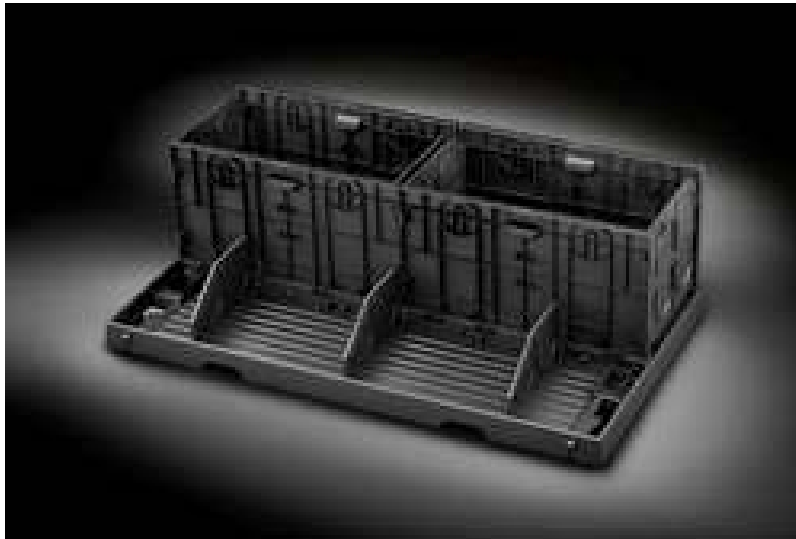

CARGO ORGANIZER

Adjustable divider system that allows you the flexibility to secure items of various sizes. Made of high-grade, skid-resistant, molded thermal plastic to help protect the rear cargo area of your vehicle. For use when third row seat is removed.

Price $299